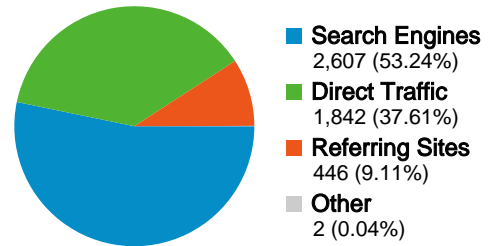

Top Traffic Sources

Sources	Visits	% visits	Keywords	Visits	% visits
(direct) ((none))	1,842	37.61%	jnb motorsports	171	6.56%
google (organic)	1,369	27.96%	jnb motor	123	4.72%
yahoo (organic)	453	9.25%	www.jnbmotors.com	119	4.56%
msn (organic)	385	7.86%	jnbmotors	65	2.49%
jnbmotorsport.com (referral)	197	4.02%	j&b motorsports	57	2.19%