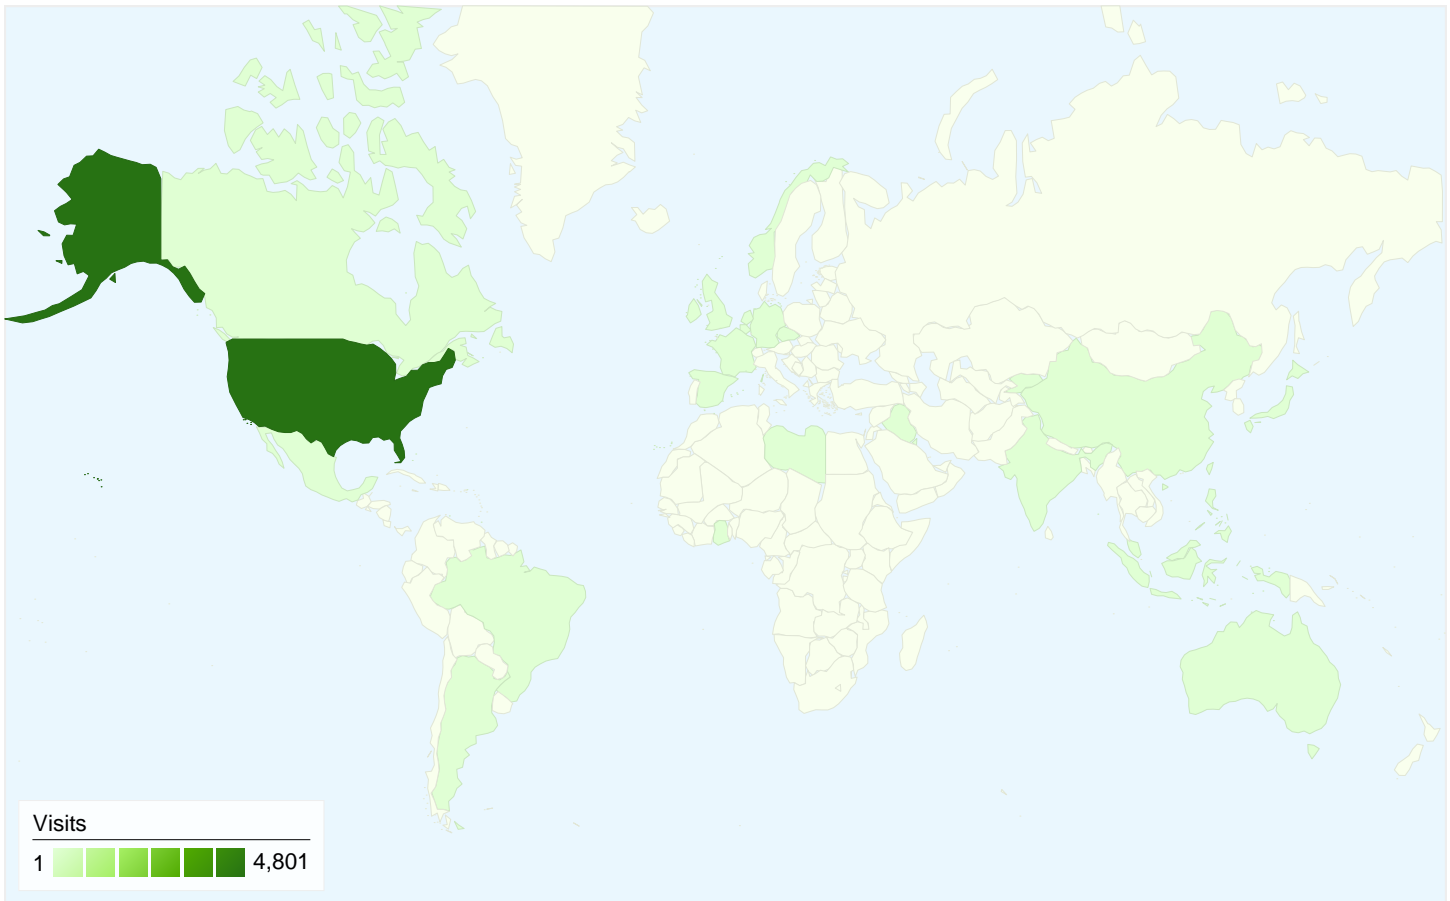

Visitors Overview

Visitors
2,797

Goals Overview

Pages on this site were viewed a total of 45,572 times

 45,572 Pageviews

 24,510 Unique Views

 19.01% Bounce Rate

Top Content

Visitors completed 4 goal conversions

 **4 conversions, Goal 1: Become a Dealer**

Goal Performance

Goal Conversion Rate

Goal Conversion Rate
0.08%

4,897 visits came from 30 countries/territories

Site Usage

Country/Territory	Visits	Pages/Visit	Avg. Time on Site	% New Visits	Bounce Rate
United States	4,801	9.37	00:05:35	50.26%	18.81%
China	17	4.88	00:10:18	35.29%	23.53%
Canada	16	3.56	00:00:50	93.75%	31.25%
United Kingdom	10	6.40	00:01:30	100.00%	20.00%
Mexico	10	10.80	00:06:02	30.00%	0.00%
Germany	4	2.00	00:00:29	100.00%	75.00%
Netherlands	4	5.00	00:00:37	100.00%	25.00%
Trinidad and Tobago	3	21.67	00:17:14	33.33%	0.00%
France	3	2.00	00:00:27	66.67%	66.67%
India	3	3.67	00:07:59	100.00%	0.00%

2,797 people visited this site

4,897 Visits

2,797 Absolute Unique Visitors

45,572 Pageviews

9.31 Average Pageviews

00:05:34 Time on Site

19.01% Bounce Rate

50.79% New Visits