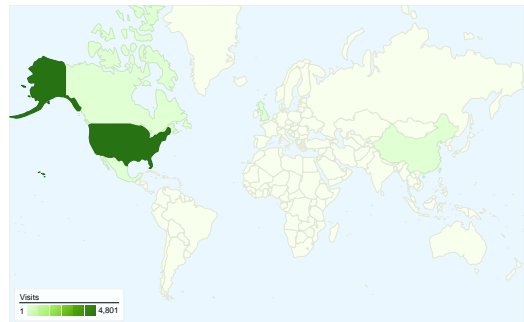

Map Overlay world