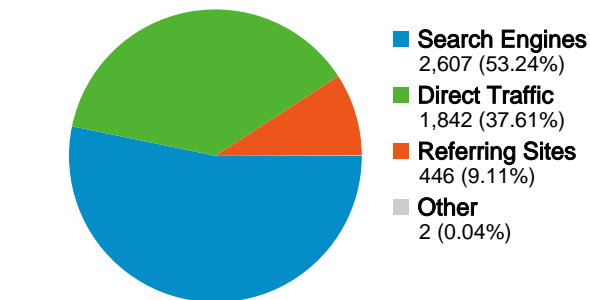

Site Usage

4,897 Visits

19.01% Bounce Rate

45,572 Pageviews

00:05:34 Avg. Time on Site

9.31 Pages/Visit

50.70% % New Visits

Content Overview

Visitors Overview

Visitors
2,797

Goals Overview

Pages on this site were viewed a total of 45,572 times

 45,572 Pageviews

 24,510 Unique Views

 19.01% Bounce Rate

Top Content

Pages	Pageviews	% Pageviews
/atvs.html	9,029	19.81%
/index.html	5,680	12.46%
/gocarts.html	2,601	5.71%
/pricelogin.html	1,964	4.31%
/dirtbikes.html	1,911	4.19%

All traffic sources sent a total of 4,897 visits

2,797 people visited this site

4,897 Visits

2,797 Absolute Unique Visitors

45,572 Pageviews

9.31 Average Pageviews

00:05:34 Time on Site

19.01% Bounce Rate

50.79% New Visits