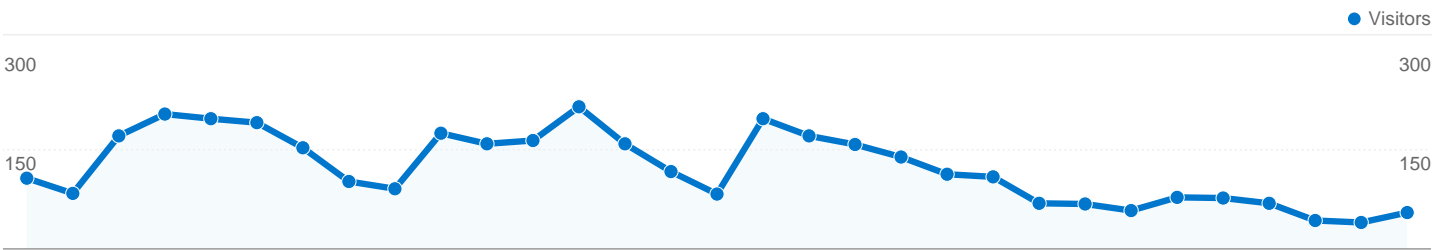

Site Usage

4,897 Visits

19.01% Bounce Rate

45,572 Pageviews

00:05:34 Avg. Time on Site

9.31 Pages/Visit

50.70% % New Visits

Content Overview

Visitors Overview

Visitors
2,797

Goals Overview

Pages on this site were viewed a total of 45,572 times

 45,572 Pageviews

 24,510 Unique Views

 19.01% Bounce Rate

Top Content

Visitors completed 4 goal conversions

 **4 conversions, Goal 1: Become a Dealer**

Goal Performance

Goal Conversion Rate

Goal Conversion Rate
0.08%

4,897 visits came from 30 countries/territories

Site Usage

Country/Territory	Visits	Pages/Visit	Avg. Time on Site	% New Visits	Bounce Rate
United States	4,801	9.37	00:05:35	50.26%	18.81%
China	17	4.88	00:10:18	35.29%	23.53%
Canada	16	3.56	00:00:50	93.75%	31.25%
United Kingdom	10	6.40	00:01:30	100.00%	20.00%
Mexico	10	10.80	00:06:02	30.00%	0.00%
Germany	4	2.00	00:00:29	100.00%	75.00%
Netherlands	4	5.00	00:00:37	100.00%	25.00%
Trinidad and Tobago	3	21.67	00:17:14	33.33%	0.00%
France	3	2.00	00:00:27	66.67%	66.67%
India	3	3.67	00:07:59	100.00%	0.00%

2,797 people visited this site

4,897 Visits

2,797 Absolute Unique Visitors

45,572 Pageviews

9.31 Average Pageviews

00:05:34 Time on Site

19.01% Bounce Rate

50.79% New Visits